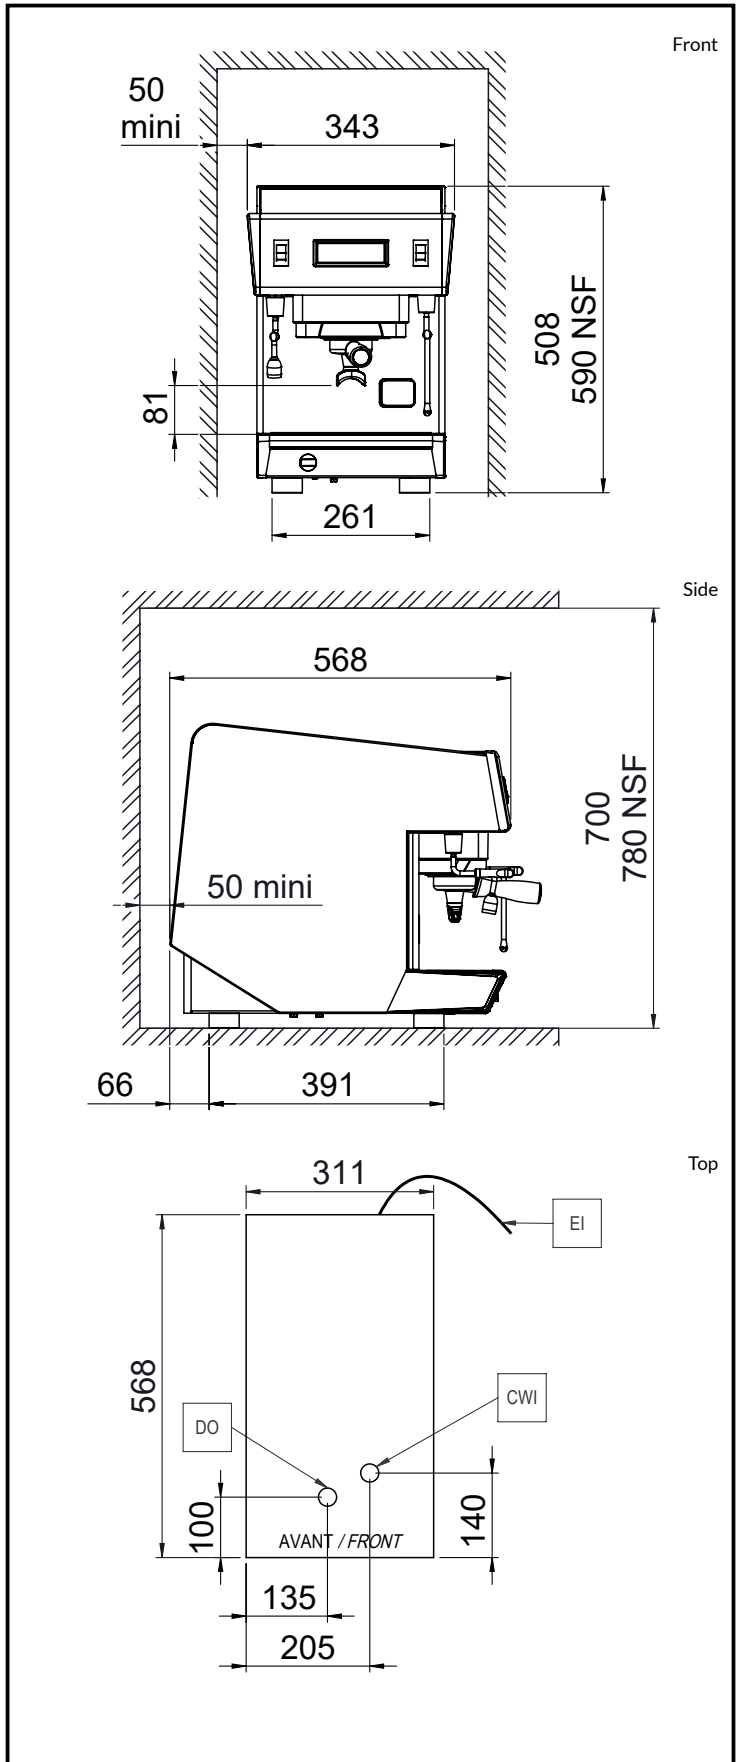

(min/max): 5 / 60 °C

Key Information:

External dimensions,

Width: 343 mm

External dimensions,

Depth: 568 mm

External dimensions,

Height: 508 mm

Net weight: 41 kg

Shipping volume: 0.32 m³

Sustainability

Current consumption:

Certifications

The company reserves the right to make modifications to the products without prior notice. All information correct at time of printing.